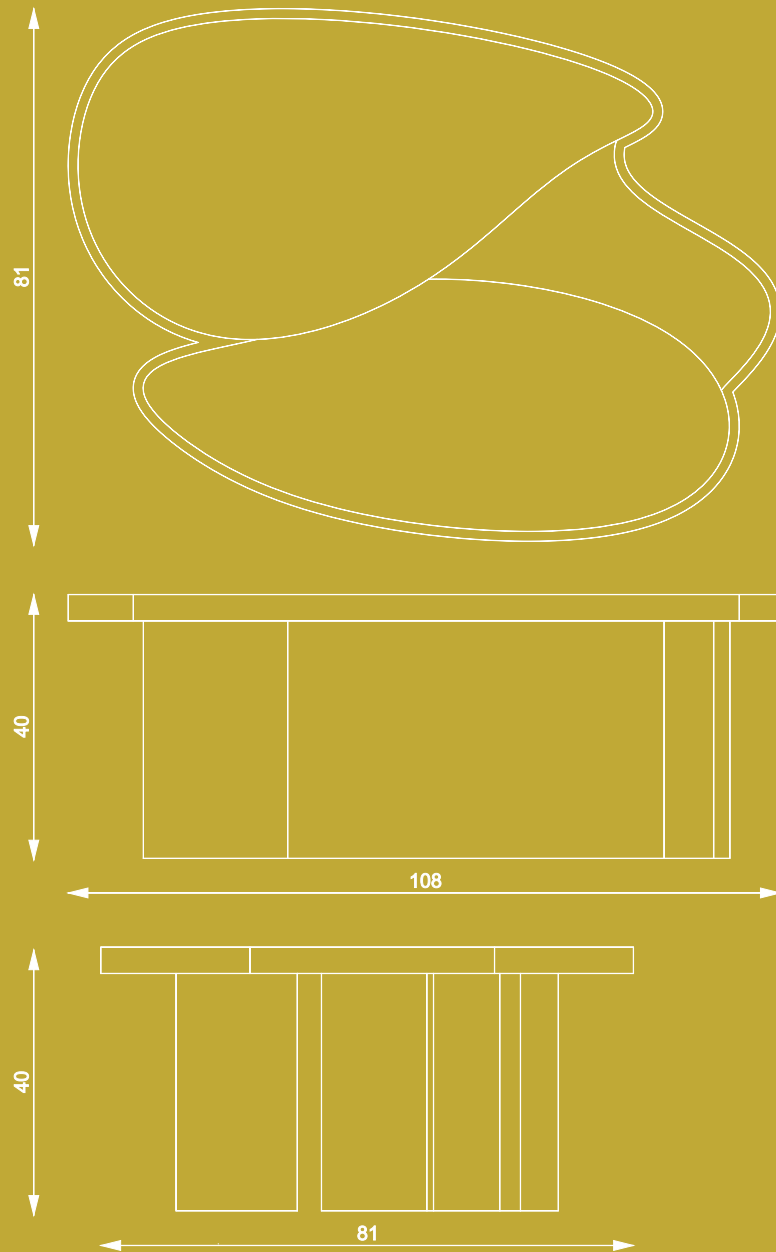

DIMENSIONS

CARTAPESTA I

How do you combine high quality and elegance with the allure of playfulness? Studio Bovti asked itself this question and answered it with the help of an unusual material composition. Cartapesta is the expression of the joy of experimenting and daring new combinations. Colorfulness and stone express these qualities, supported by the wild and bright texture of the cardboard mesh. One often has the impression that elegance must not be daring and must be very strict in its form and materiality. Our answer to this is that elegance must also have a certain cheekiness.