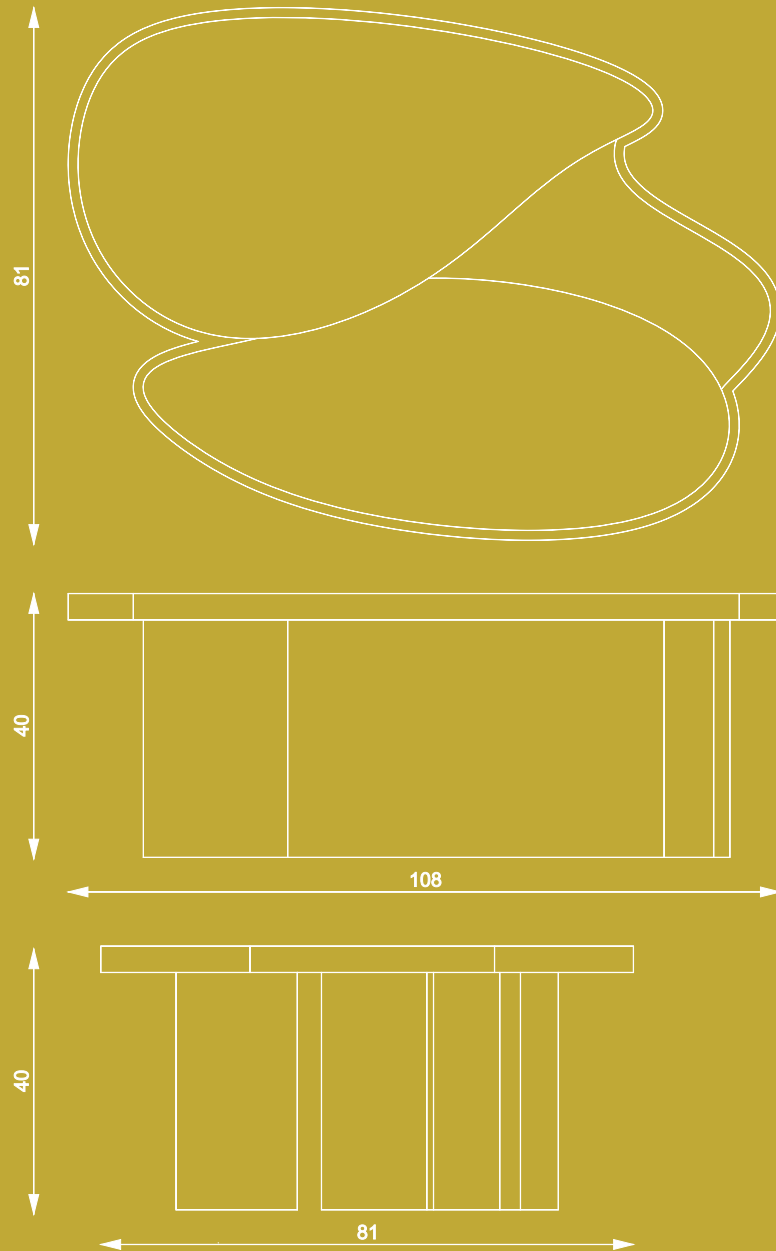

DIMENSIONS

CARTAPESTA I

How do you combine high quality and elegance with the allure of playfulness? Studio Bovti asked itself this question and answered it with the help of an unusual material composition. Cartapesta is the expression of the joy of experimenting and daring new combinations. Colorfulness and stone express these qualities, supported by the wild and bright texture of the cardboard mesh. One often has the impression that elegance must not be daring and must be very strict in its form and materiality. Our answer to this is that elegance must also have a certain cheekiness.