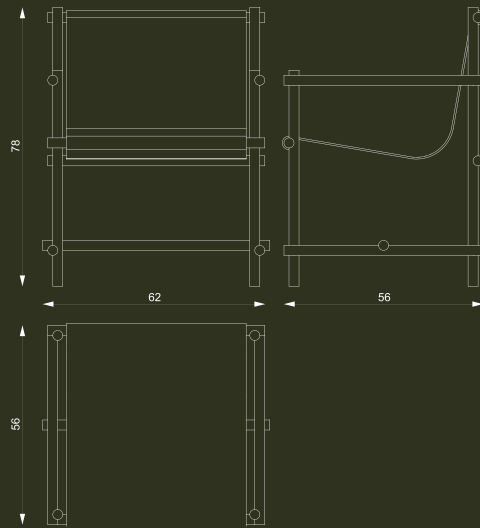

CHAIR DIMENSIONS

STOOL DIMENSIONS

BENCH DIMENSIONS

# ASTA TONDA

The expression of lightness and reduction are the main ideas behind the Asta Tonda series. Reduction is often associated with rejection, but this is not the case here. Instead, the deeper you look at the details, the more you see the sophistication and cleverness of the material arrangement and design. The ways in which individual parts come together is also a form of art that communicates an object's value. Ultimately, they tell the story of a fulfilling, meditative stillness.