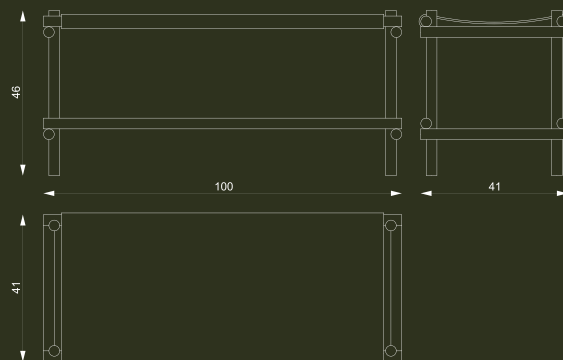

CHAIR DIMENSIONS

STOOL DIMENSIONS

BENCH DIMENSIONS

# ASTA TONDA

The expression of lightness and reduction are the main ideas behind the Asta Tonda series. Reduction is often associated with rejection, but this is not the case here. Instead, the deeper you look at the details, the more you see the sophistication and cleverness of the material arrangement and design. The ways in which individual parts come together is also a form of art that communicates an object's value. Ultimately, they tell the story of a fulfilling, meditative stillness.