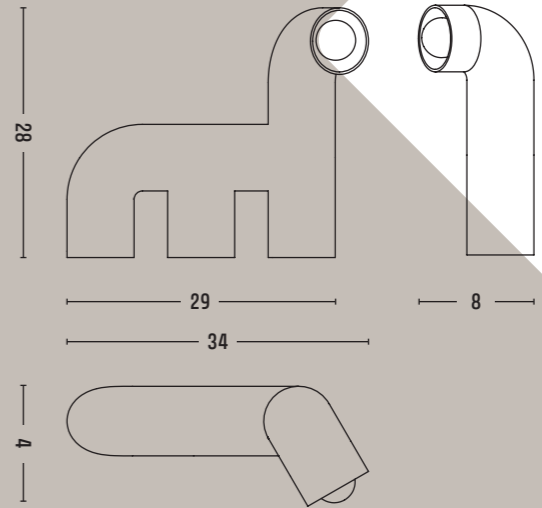

## ANIMAL LIGHTS

As children, we develop images and make-believe creatures in our own worlds. These, in turn, help us establish connections with others over time - giving us confidence through their presence. The Animal Lights series of lamps expresses this story through their forms. Consisting of the Dino, Monkey, and Worm lights, the connection to our own inner child exudes through their highly playful forms. The expression of light-heartedness and joy is supported by the atmospheric light, which provides warmth and calms the inner spirit. The playful, colorful structures produce a smile on viewers faces.

WORM

MONKEY

DINO