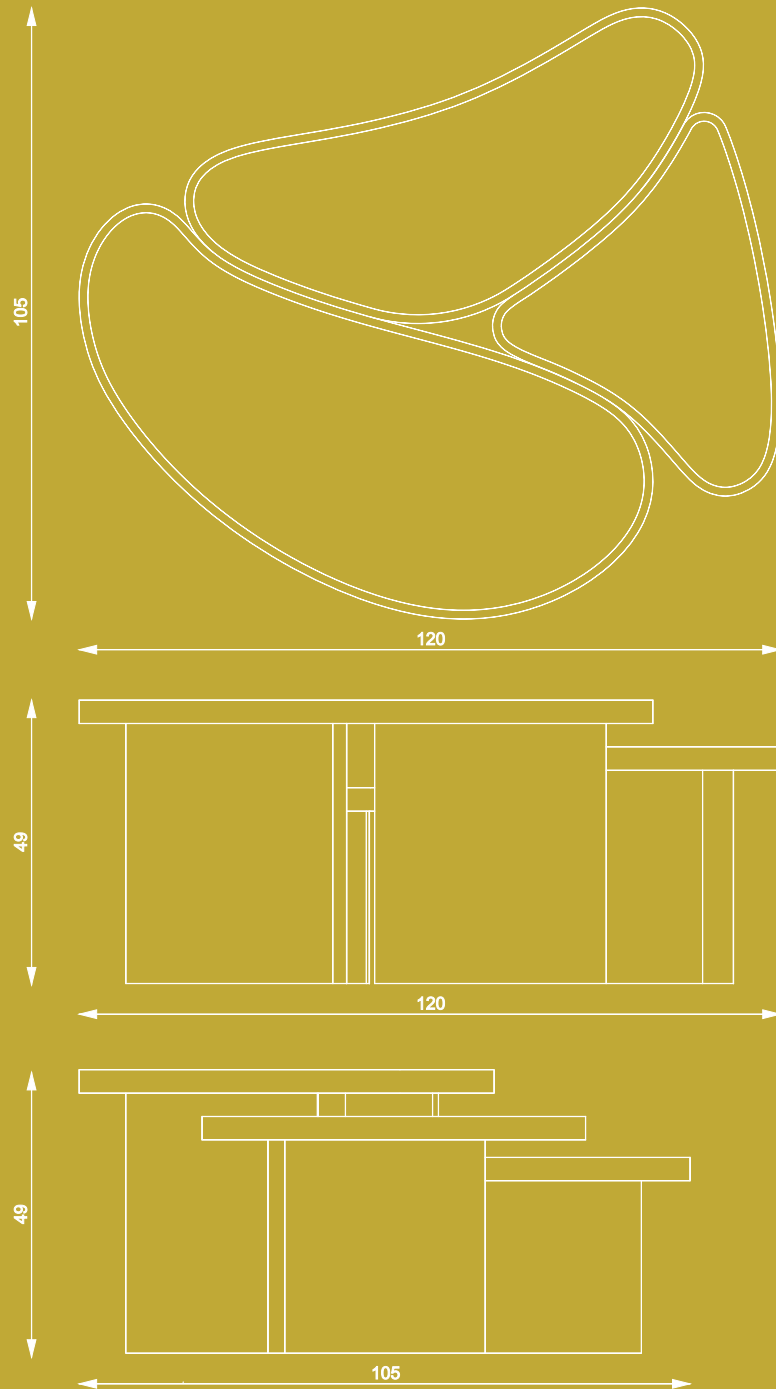

DIMENSIONS

CARTAPESTA II

How do you combine high quality and elegance with the allure of playfulness? Studio Bovti asked itself this question and answered it with the help of an unusual material composition. Cartapesta is the expression of the joy of experimenting and daring new combinations. Colorfulness and stone express these qualities, supported by the wild and bright texture of the cardboard mesh. One often has the impression that elegance must not be daring and must be very strict in its form and materiality. Our answer to this is that elegance must also have a certain cheekiness.

PRODUCER
Steinmanufaktur Gross +
Studio Bovti

MATERIAL
Marble +
Papermache

COLOUR
Yellow