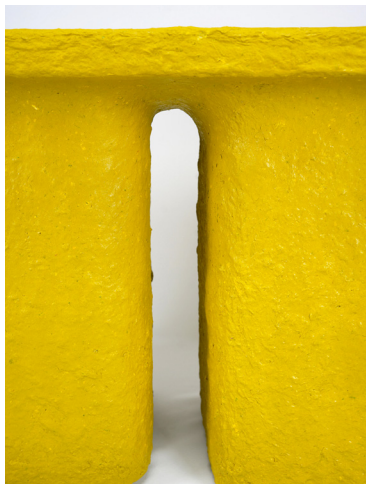

DIMENSIONS

CARTAPESTA II

How do you combine high quality and elegance with the allure of playfulness? Studio Bovti asked itself this question and answered it with the help of an unusual material composition. Cartapesta is the expression of the joy of experimenting and daring new combinations. Colorfulness and stone express these qualities, supported by the wild and bright texture of the cardboard mesh. One often has the impression that elegance must not be daring and must be very strict in its form and materiality. Our answer to this is that elegance must also have a certain cheekiness.

PRODUCER
Steinmanufaktur Gross +
Studio Bovti

MATERIAL
Marble +
Papermache

COLOUR
Yellow