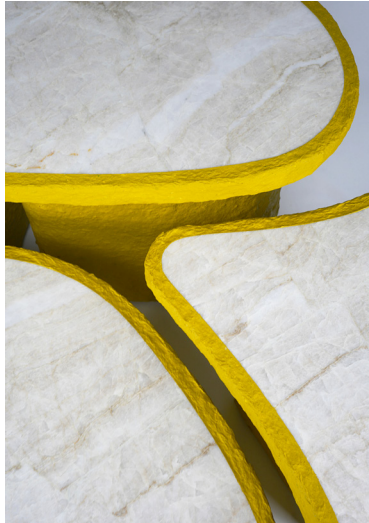

DIMENSIONS

CARTAPESTA II

How do you combine high quality and elegance with the allure of playfulness? Studio Bovti asked itself this question and answered it with the help of an unusual material composition. Cartapesta is the expression of the joy of experimenting and daring new combinations. Colorfulness and stone express these qualities, supported by the wild and bright texture of the cardboard mesh. One often has the impression that elegance must not be daring and must be very strict in its form and materiality. Our answer to this is that elegance must also have a certain cheekiness.

PRODUCER
Steinmanufaktur Gross +
Studio Bovti

MATERIAL
Marble +
Papermache

COLOUR
Yellow